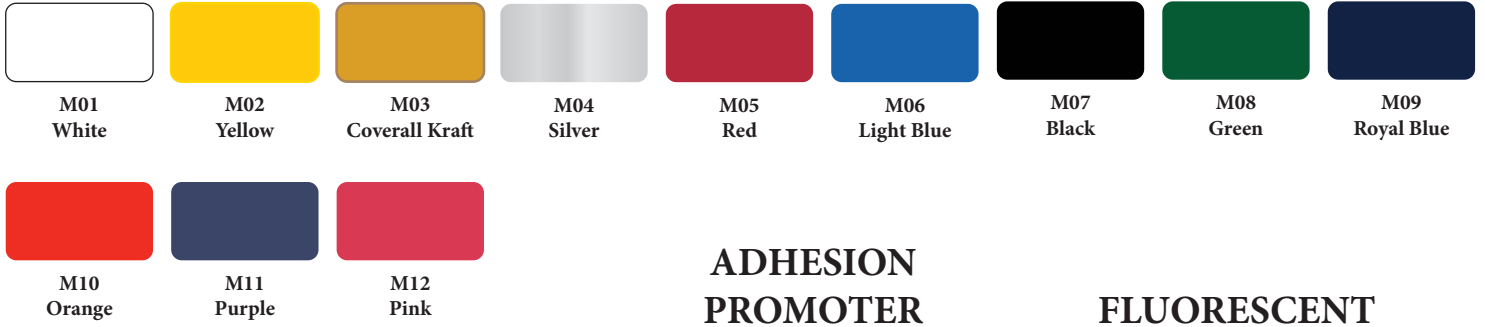

PROMARK

HIGH HEAT

GLOW-MAX

ADHESION PROMOTER

For difficult to bond surfaces

228 Clear

FLUORESCENT

SIZE	Qty/Ctn	U Price
PROMARK		
M01 WHITE	12CANS	
M02 YELLOW	12CANS	
M03 COVERALL KRAFT	12CANS	
M04 SILVER	12CANS	
M05 RED	12CANS	
M06 LIGHT BLUE	12CANS	
M07 BLACK	12CANS	
M08 GREEN	12CANS	
M09 ROYAL BLUE	12CANS	
M10 ORANGE	12CANS	
M11 PURPLE	12CANS	
M12 PINK	12CANS	

SIZE	Qty/Ctn	U Price
FLUORESCENT		
53 PINK	12CANS	
54 GREEN	12CANS	
55 ORANGEE	12CANS	
56 YELLOW	12CANS	
72 REED	12CANS	
77 BLUE	12CANS	
HIGH HEAT		
H1 SILVEER	12CANS	
H2 BLACK	12CANS	
GLOW-MAX		
G1 GREENMAX	12CANS	
G2 BLUEMAXX	12CANS	

SIZE	Qty/Ctn	U Price
ADHESION PROMOTER		
228 CLEAR	12CANS	
LUBRICANT		
RS-4	12CANS	
LOCK & HINGE	12CANS