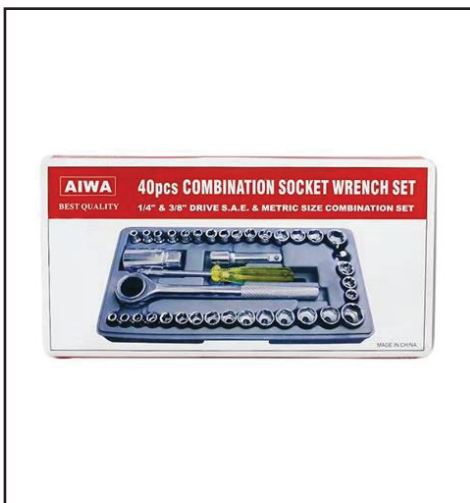

24PCS SOCKET SET

Size	Qty/Ctn	U Price
24PCS	5SETS	

25PCS SOCKET SET (10-22MM)

Size	Qty/Ctn	U Price
25PCS	5SETS	

25PCS SOCKET SET W/SPEEDLE HDL B/C

Size	Qty/Ctn	U Price
25PCS	5SETS	

40PCS SOCKET SET

Size	Qty/Ctn	U Price
40PCS	20SETS	

40PCS TAP & DIE SET

Size	Qty/Ctn	U Price
40PCS	20SETS	

40PCS TAP & DIE SET

Size	Qty/Ctn	U Price
40PCS	20SETS	

SOCKET SET

24PCS SOCKET SET

Size	Qty/Ctn	U Price
24PCS	5SETS	

25PCS SOCKET SET (10-22MM)

Size	Qty/Ctn	U Price
25PCS	5SETS	

25PCS SOCKET SET W/SPEEDLE HDL B/C

Size	Qty/Ctn	U Price
25PCS	5SETS	

40PCS SOCKET SET

Size	Qty/Ctn	U Price
40PCS	20SETS	

40PCS TAP & DIE SET

Size	Qty/Ctn	U Price
40PCS	20SETS	