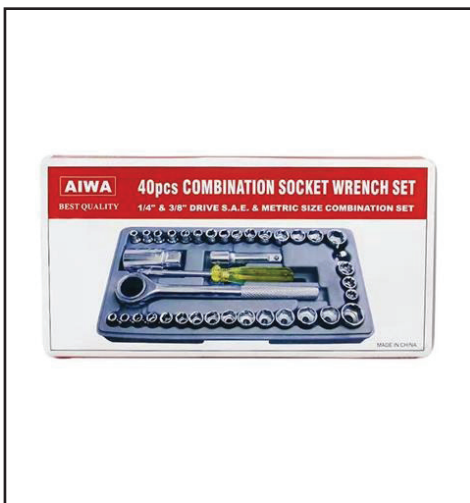

24

SOCKET SET

SOCKET SET

22PCS T BAR S/DRIVER & BIT

Size	Qty/Ctn	U Price
22PCS	48SETS	

23PCS BIT & SOCKET SET

Size	Qty/Ctn	U Price
23PCS	24SETS	

29PCS BIT & SOCKET SET

24PCS SOCKET SET

Size	Qty/Ctn	U Price
24PCS	5SETS	

25PCS SOCKET SET (10-22MM)

Size	Qty/Ctn	U Price
25PCS	5SETS	

25PCS SOCKET SET W/SPEEDLE HDL B/C

Size	Qty/Ctn	U Price
25PCS	5SETS	

40PCS SOCKET SET

Size	Qty/Ctn	U Price
40PCS	20SETS	

40PCS TAP & DIE SET

Size	Qty/Ctn	U Price
40PCS	20SETS	

40PCS TAP & DIE SET

Size	Qty/Ctn	U Price
40PCS	20SETS	

SOCKET SET

24PCS SOCKET SET

Size	Qty/Ctn	U Price
24PCS	5SETS	

25PCS SOCKET SET (10-22MM)

Size	Qty/Ctn	U Price
25PCS	5SETS	

25PCS SOCKET SET W/SPEEDLE HDL B/C

Size	Qty/Ctn	U Price
25PCS	5SETS	

40PCS SOCKET SET

Size	Qty/Ctn	U Price
40PCS	20SETS	

40PCS TAP & DIE SET

Size	Qty/Ctn	U Price
40PCS	20SETS	